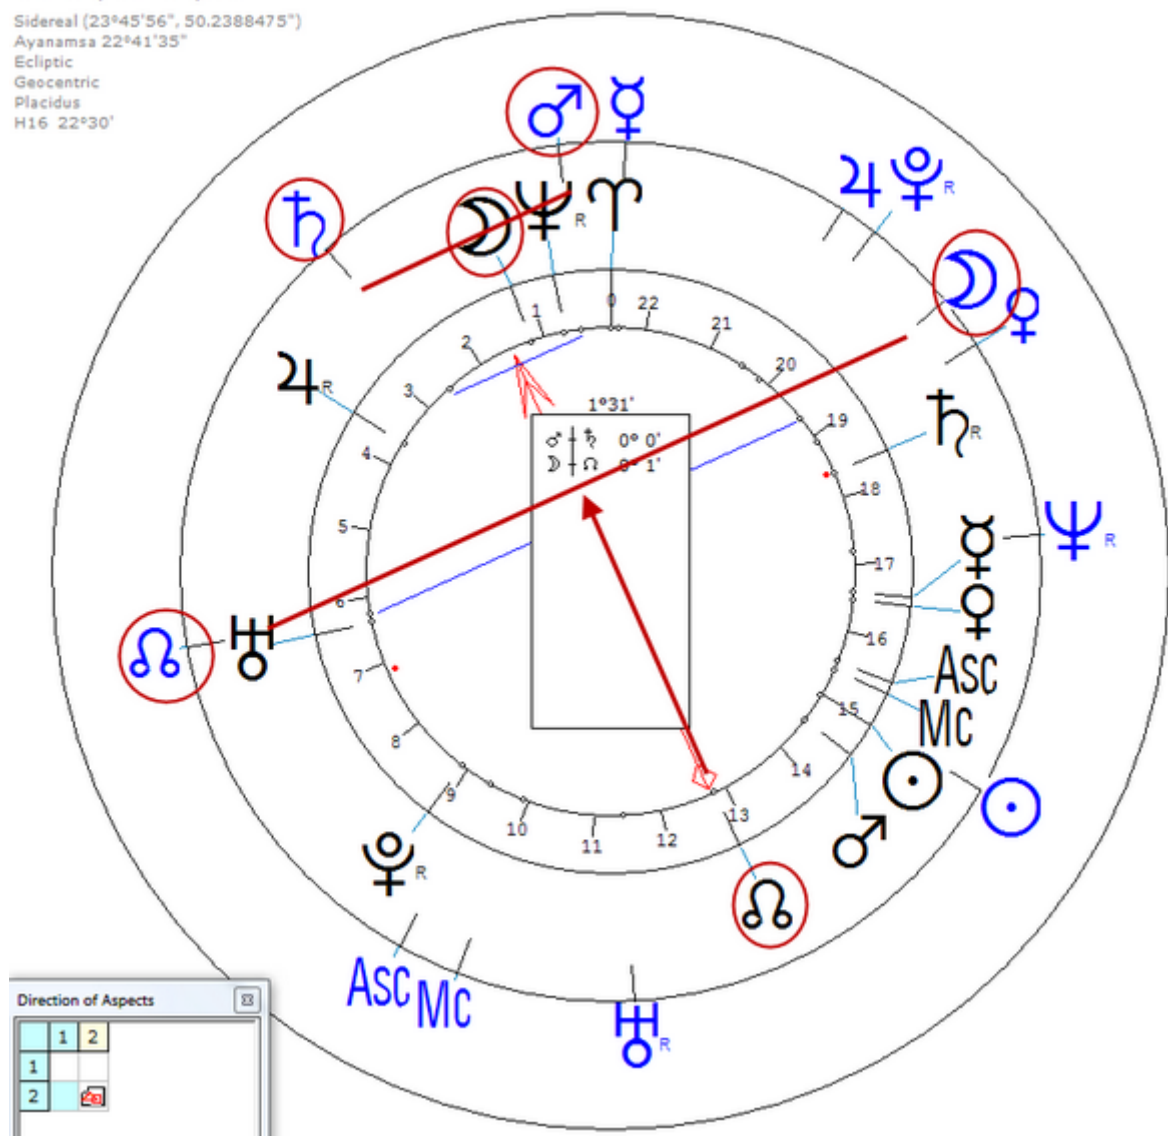

Arbus, Diane

14 March 1923 at 01:30 (= 01:30 AM)New York, New York, 40n43, 74w0
American photographer.

<https://www.astro.com/astro-databank/Arbus,_Diane>

Death by Suicide 26 July 1971 New York City, U.S.

Solar Return (Harmonic 16)

Solar $\sigma/\hbar = \text{Solar } \mathcal{D}/\delta = \mathcal{D}_n = \delta_n$

She has in Natal : $\sigma_n/\hbar_n = \zeta_n$

Arbus, Diane

14 March 1923 Wed 1:30 (GMT-5) 40°42'51"N 74°00'23"W
New York, New York, USA

Sidereal (23°45'56", 50.2388475")

Ayanamsa 22°41'35"

Ecliptic

Geocentric

Placidus

H16 22°30'